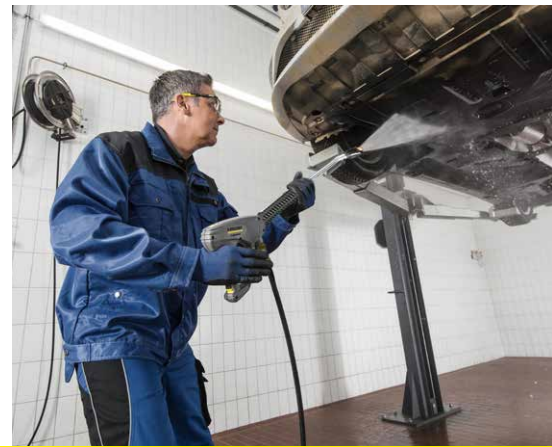

KÄRCHER

makes a difference

CLEANING TECHNOLOGY THAT REALLY TAKES THE HEAT.

Cold-water cabinet that accepts pre-heated water.

PROFESSIONAL | HD CABINET